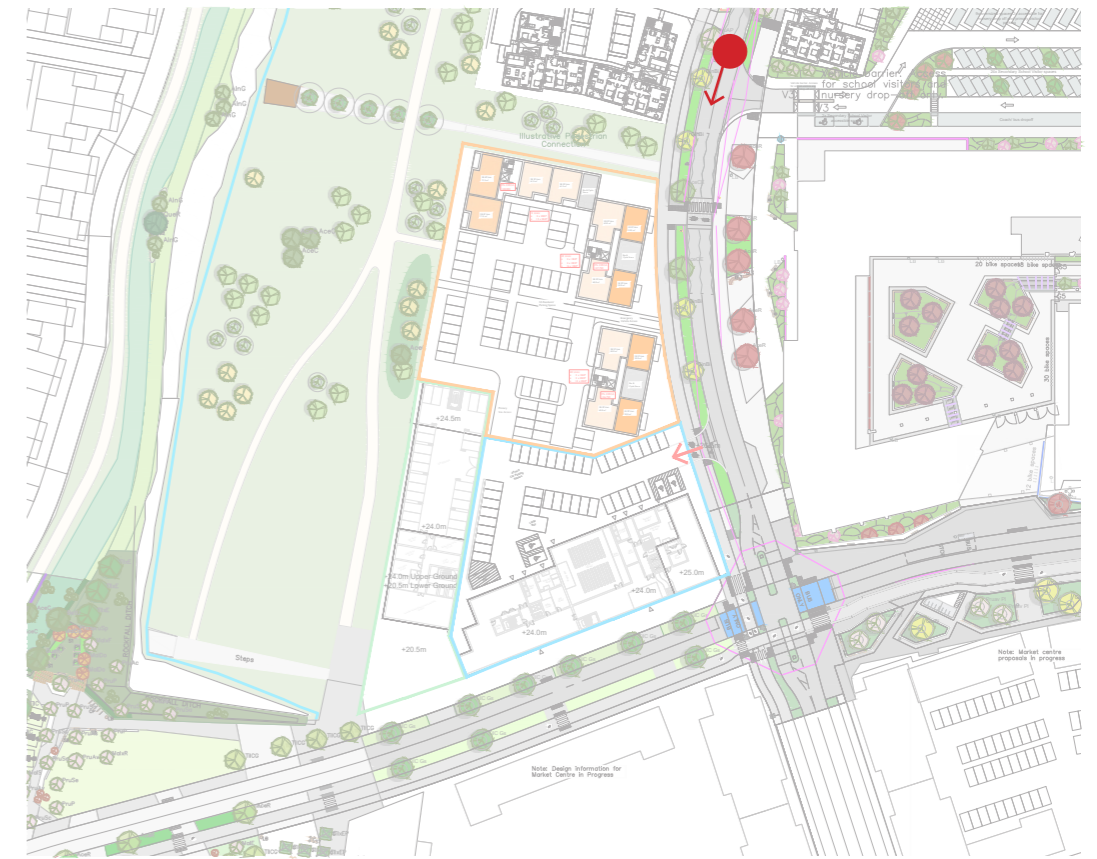

INDICATIVE MASSING IMAGES

ALKERDEN HUB AND PARCELS 4 & 4B

IMAGE 01

Image 01: Looking south along the spine road.

Site Key Plan

INDICATIVE MASSING IMAGES

ALKERDEN HUB AND PARCELS 4 & 4B

IMAGE 02

Image 02: View from Major Urban Park.

Site Key Plan

INDICATIVE MASSING IMAGES

ALKERDEN HUB AND PARCELS 4 & 4B

IMAGE 03

Image 03:View towards the park between buildings on Parcel 4.

Site Key Plan

INDICATIVE MASSING IMAGES

ALKERDEN HUB AND PARCELS 4 & 4B

IMAGE 04

Image 04: View looking north from south side of Fastrack.

Site Key Plan

INDICATIVE MASSING IMAGES

ALKERDEN HUB AND PARCELS 4 & 4B

IMAGE 05

Image 05: View towards The Hub and Parcel 4B along Fastrack.

IMAGE 07

Image 06: Aerial view from Fastrack.

Site Key Plan