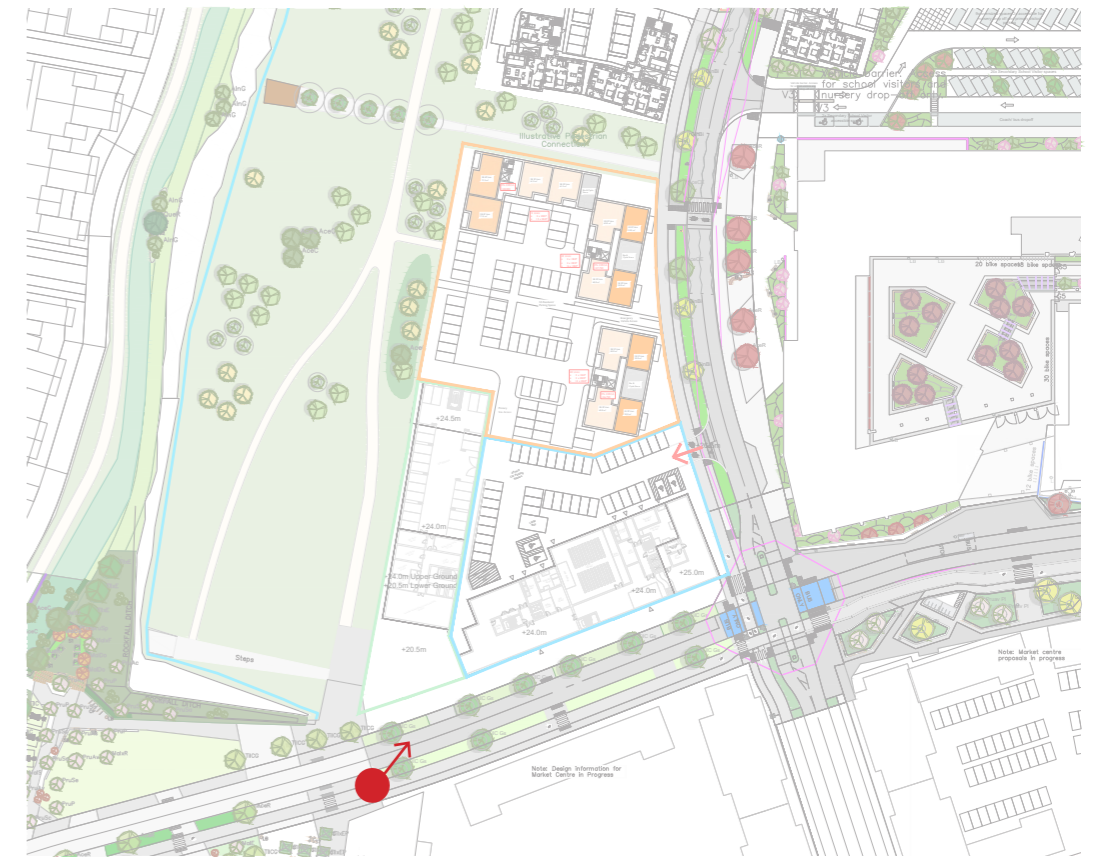

Image 02: View from Major Urban Park.

Site Key Plan

INDICATIVE MASSING IMAGES

ALKERDEN HUB AND PARCELS 4 & 4B

IMAGE 03

Image 03:View towards the park between buildings on Parcel 4.

Site Key Plan

INDICATIVE MASSING IMAGES

ALKERDEN HUB AND PARCELS 4 & 4B

IMAGE 04

Image 04: View looking north from south side of Fastrack.

Site Key Plan

INDICATIVE MASSING IMAGES

ALKERDEN HUB AND PARCELS 4 & 4B

IMAGE 05

Image 05: View towards The Hub and Parcel 4B along Fastrack.

Site Key Plan

INDICATIVE MASSING IMAGES

ALKERDEN HUB AND PARCELS 4 & 4B

IMAGE 06

Image 06: Closer view of the Hub and Parcel 4B from Fastrack.

Site Key Plan

INDICATIVE MASSING IMAGES

ALKERDEN HUB AND PARCELS 4 & 4B

IMAGE 07

Image 06: Aerial view from Fastrack.

Site Key Plan