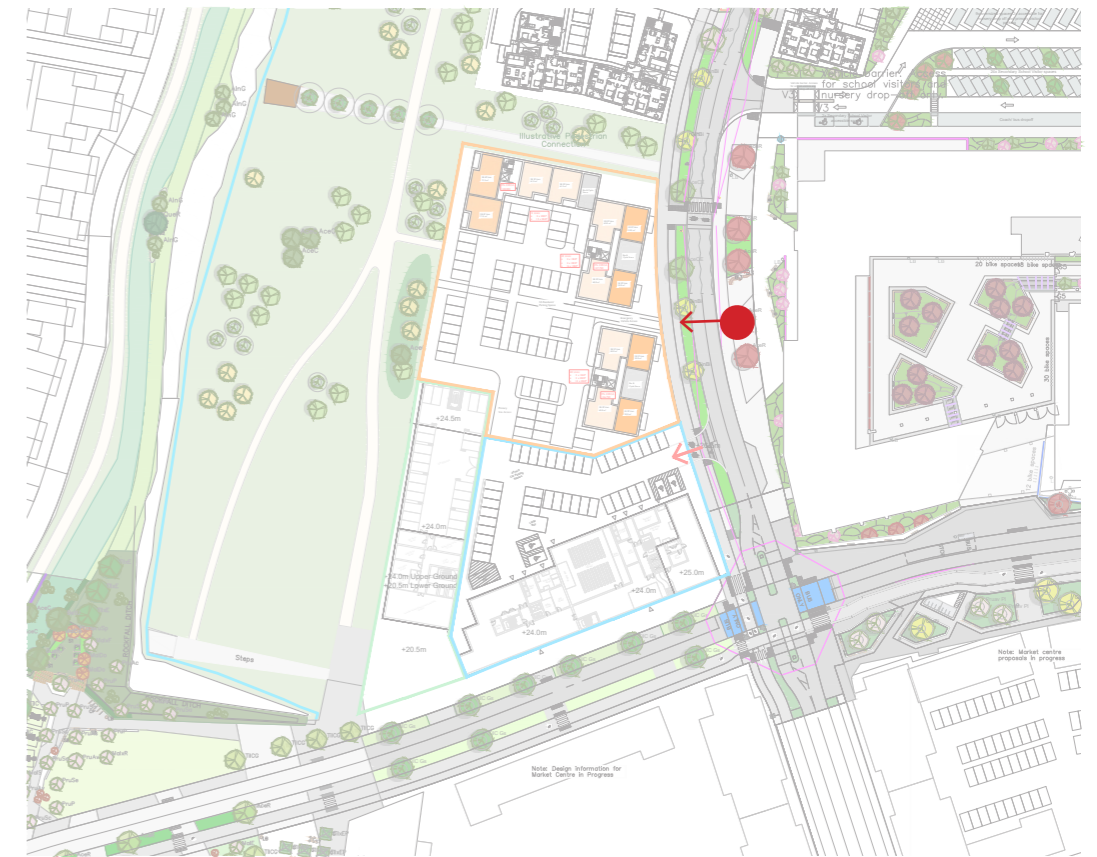

INDICATIVE MASSING IMAGES

ALKERDEN HUB AND PARCELS 4 & 4B

IMAGE 01

Image 01: Looking south along the spine road.

Site Key Plan

INDICATIVE MASSING IMAGES

ALKERDEN HUB AND PARCELS 4 & 4B

IMAGE 02

Image 02: View from Major Urban Park.

Site Key Plan

INDICATIVE MASSING IMAGES

ALKERDEN HUB AND PARCELS 4 & 4B

IMAGE 03

Image 03:View towards the park between buildings on Parcel 4.

Site Key Plan

INDICATIVE MASSING IMAGES

ALKERDEN HUB AND PARCELS 4 & 4B

IMAGE 04

Image 04: View looking north from south side of Fastrack.

Site Key Plan

INDICATIVE MASSING IMAGES

ALKERDEN HUB AND PARCELS 4 & 4B

IMAGE 05

Image 05: View towards The Hub and Parcel 4B along Fastrack.

Site Key Plan

INDICATIVE MASSING IMAGES

ALKERDEN HUB AND PARCELS 4 & 4B

IMAGE 06

Image 06: Closer view of the Hub and Parcel 4B from Fastrack.

Site Key Plan

INDICATIVE MASSING IMAGES

ALKERDEN HUB AND PARCELS 4 & 4B