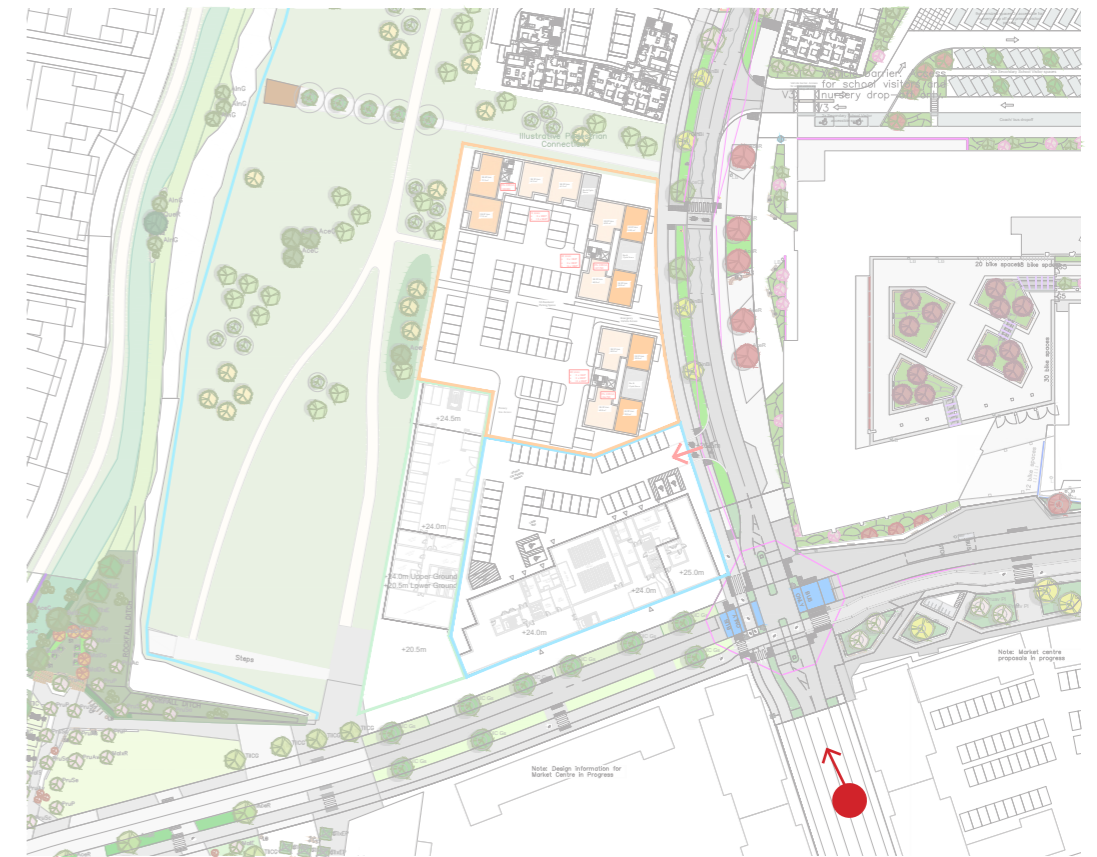

INDICATIVE MASSING IMAGES

ALKERDEN HUB AND PARCELS 4 & 4B

IMAGE 01

Image 01: Looking south along the spine road.

Site Key Plan

INDICATIVE MASSING IMAGES

ALKERDEN HUB AND PARCELS 4 & 4B

IMAGE 02

Image 02: View from Major Urban Park.

Site Key Plan

INDICATIVE MASSING IMAGES

ALKERDEN HUB AND PARCELS 4 & 4B

IMAGE 03

Image 03:View towards the park between buildings on Parcel 4.

Site Key Plan

INDICATIVE MASSING IMAGES

ALKERDEN HUB AND PARCELS 4 & 4B

IMAGE 04

Image 04: View looking north from south side of Fastrack.

Site Key Plan

INDICATIVE MASSING IMAGES

ALKERDEN HUB AND PARCELS 4 & 4B

IMAGE 05

Image 05: View towards The Hub and Parcel 4B along Fastrack.

Site Key Plan

INDICATIVE MASSING IMAGES

ALKERDEN HUB AND PARCELS 4 & 4B

IMAGE 06

Image 06: Closer view of the Hub and Parcel 4B from Fastrack.

Site Key Plan

INDICATIVE MASSING IMAGES

ALKERDEN HUB AND PARCELS 4 & 4B