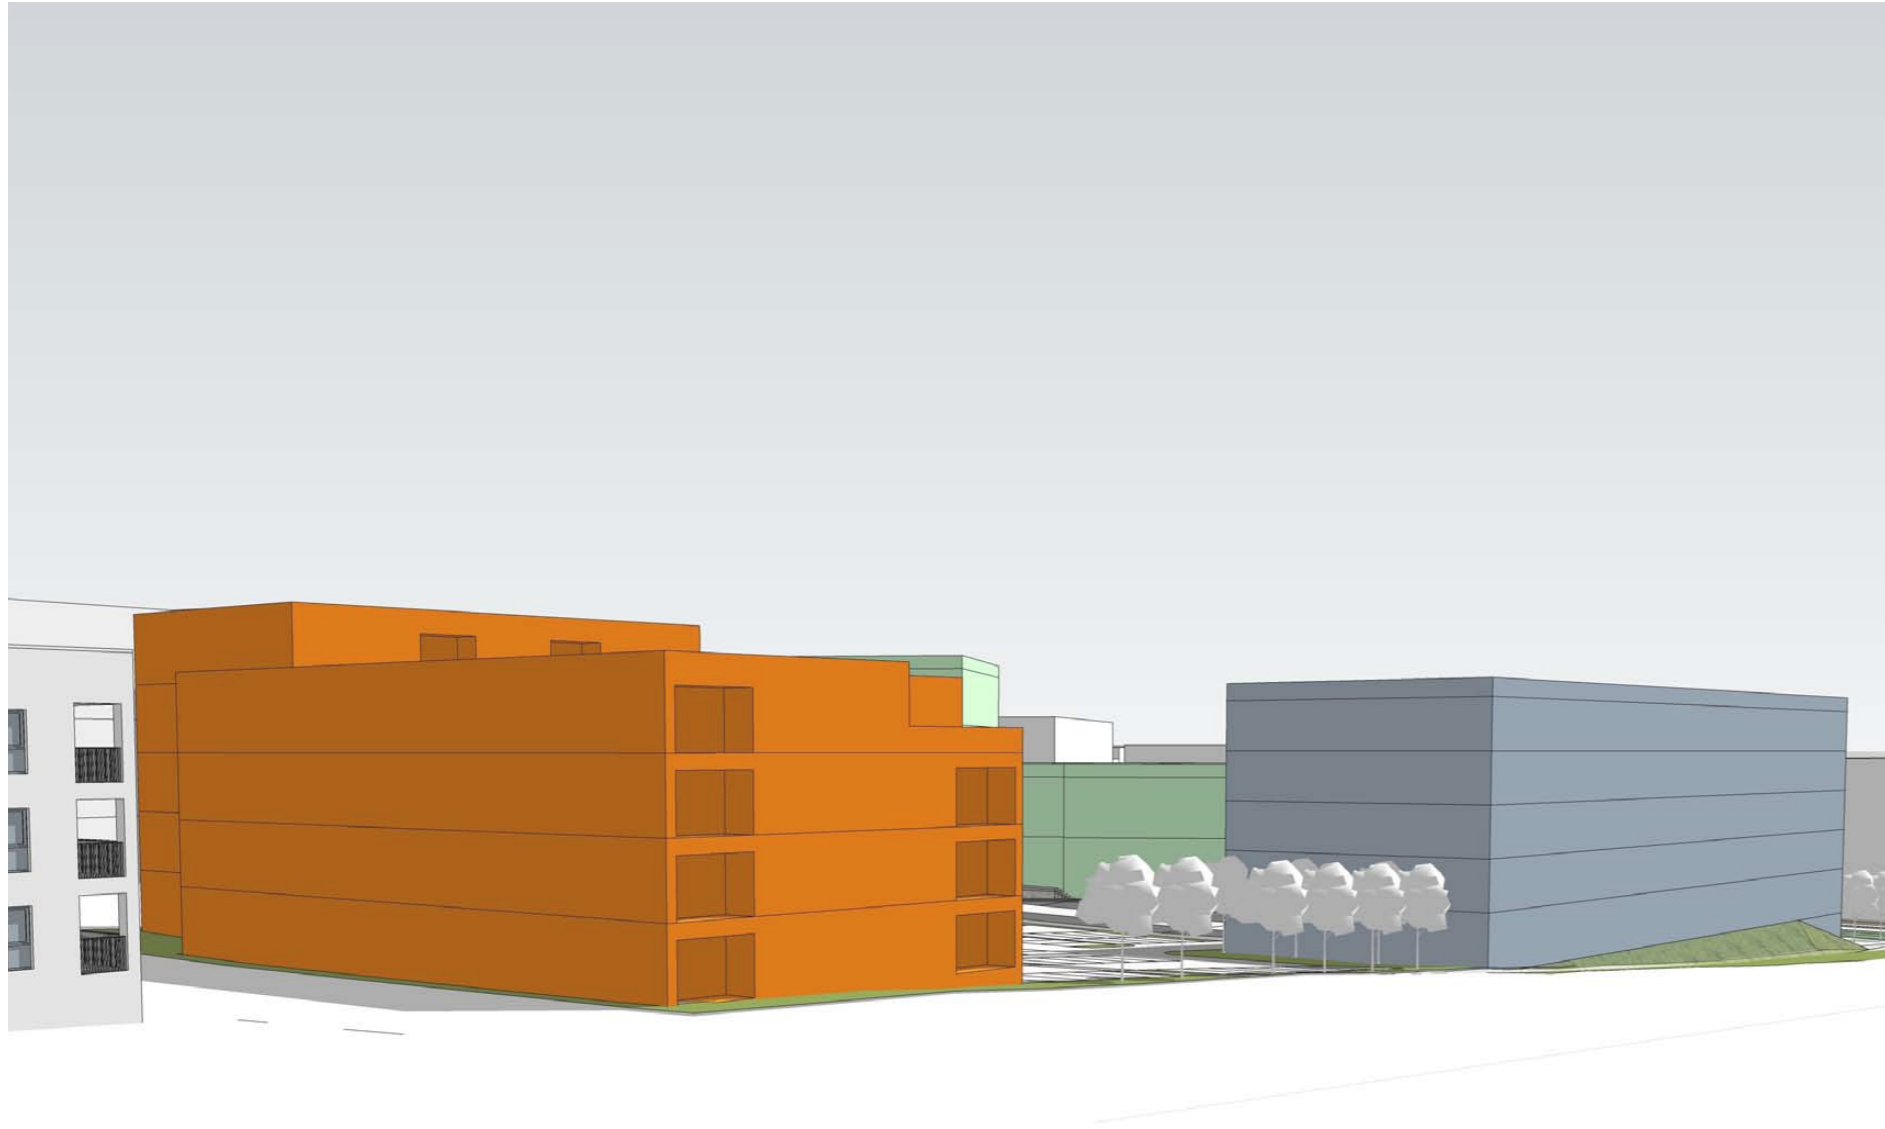

INDICATIVE MASSING IMAGES

ALKERDEN HUB AND PARCELS 4 & 4B

IMAGE 01

Image 01: Looking south along the spine road.

Site Key Plan

INDICATIVE MASSING IMAGES

ALKERDEN HUB AND PARCELS 4 & 4B

IMAGE 02

Image 02: View from Major Urban Park.

Site Key Plan

INDICATIVE MASSING IMAGES

ALKERDEN HUB AND PARCELS 4 & 4B

IMAGE 03

Image 03:View towards the park between buildings on Parcel 4.

Site Key Plan

INDICATIVE MASSING IMAGES

ALKERDEN HUB AND PARCELS 4 & 4B

IMAGE 04

Image 04: View looking north from south side of Fastrack.

Site Key Plan

INDICATIVE MASSING IMAGES

ALKERDEN HUB AND PARCELS 4 & 4B

IMAGE 05

Image 05: View towards The Hub and Parcel 4B along Fastrack.

IMAGE 07

Image 06: Aerial view from Fastrack.

Site Key Plan