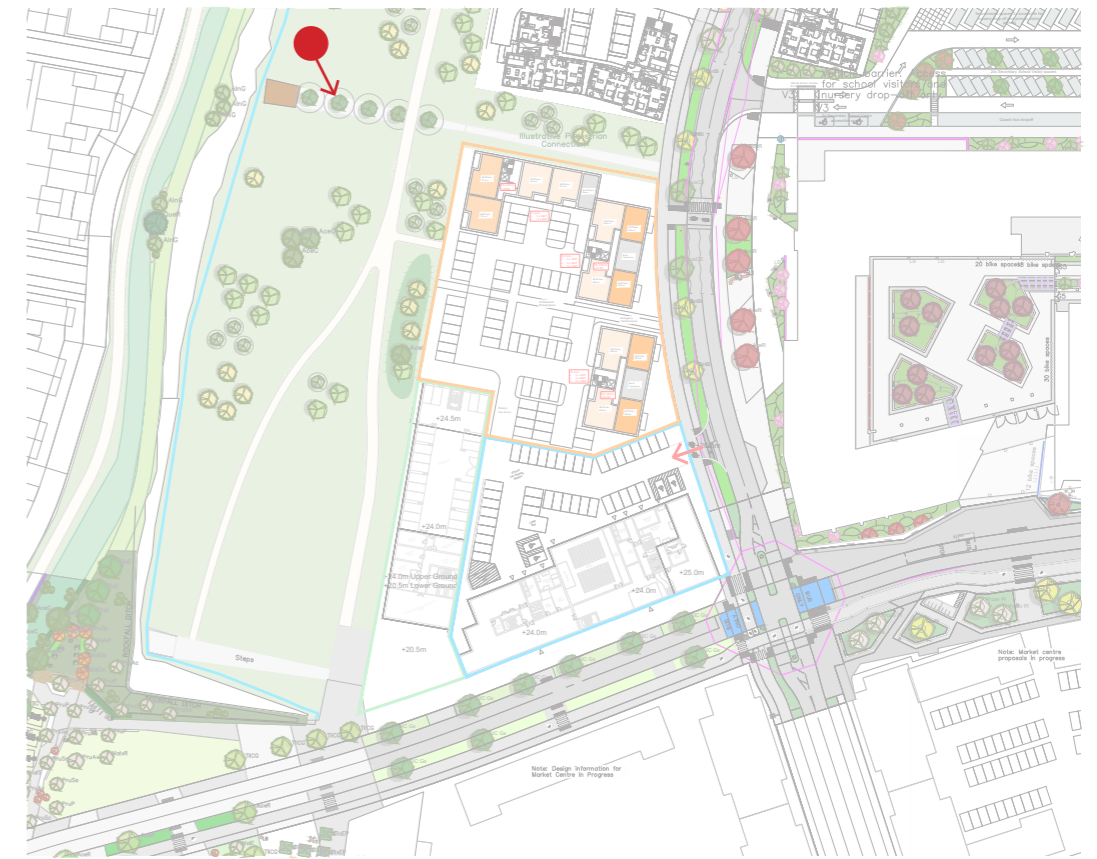

INDICATIVE MASSING IMAGES

ALKERDEN HUB AND PARCELS 4 & 4B

IMAGE 01

Image 01: Looking south along the spine road.

Site Key Plan

INDICATIVE MASSING IMAGES

ALKERDEN HUB AND PARCELS 4 & 4B

IMAGE 02

Image 02: View from Major Urban Park.

Site Key Plan

INDICATIVE MASSING IMAGES

ALKERDEN HUB AND PARCELS 4 & 4B

IMAGE 03

Image 03:View towards the park between buildings on Parcel 4.

Site Key Plan

INDICATIVE MASSING IMAGES

ALKERDEN HUB AND PARCELS 4 & 4B

IMAGE 04

Image 04: View looking north from south side of Fastrack.

Site Key Plan

INDICATIVE MASSING IMAGES

ALKERDEN HUB AND PARCELS 4 & 4B

IMAGE 05

Image 05: View towards The Hub and Parcel 4B along Fastrack.

IMAGE 07

Image 06: Aerial view from Fastrack.

Site Key Plan