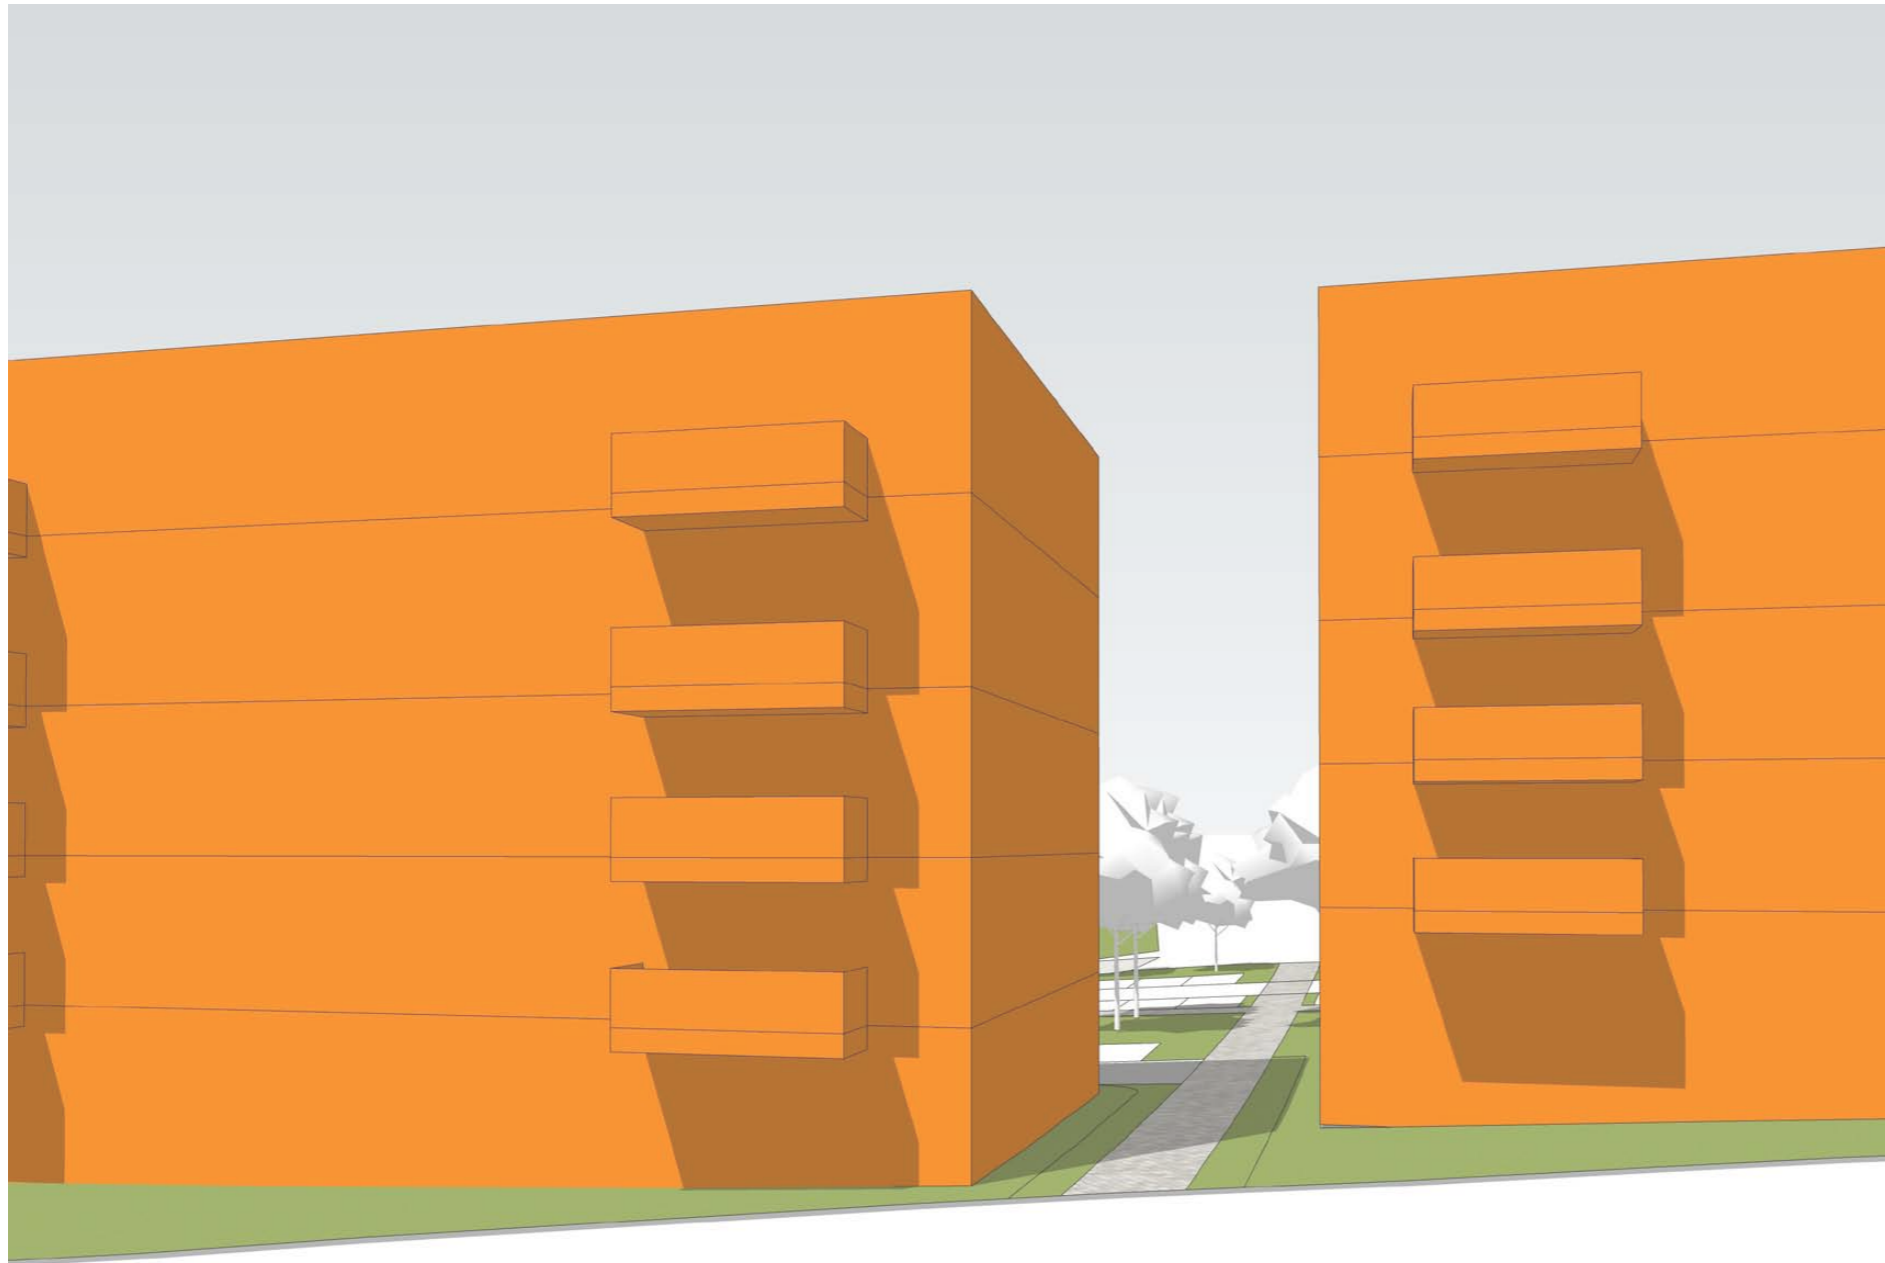

INDICATIVE MASSING IMAGES

ALKERDEN HUB AND PARCELS 4 & 4B

IMAGE 01

Image 01: Looking south along the spine road.

Site Key Plan

INDICATIVE MASSING IMAGES

ALKERDEN HUB AND PARCELS 4 & 4B

IMAGE 02

Image 02: View from Major Urban Park.

Site Key Plan

INDICATIVE MASSING IMAGES

ALKERDEN HUB AND PARCELS 4 & 4B

IMAGE 03

Image 03:View towards the park between buildings on Parcel 4.

Site Key Plan

INDICATIVE MASSING IMAGES

ALKERDEN HUB AND PARCELS 4 & 4B

IMAGE 04

Image 04: View looking north from south side of Fastrack.

Site Key Plan

INDICATIVE MASSING IMAGES

ALKERDEN HUB AND PARCELS 4 & 4B

IMAGE 05

Image 05: View towards The Hub and Parcel 4B along Fastrack.