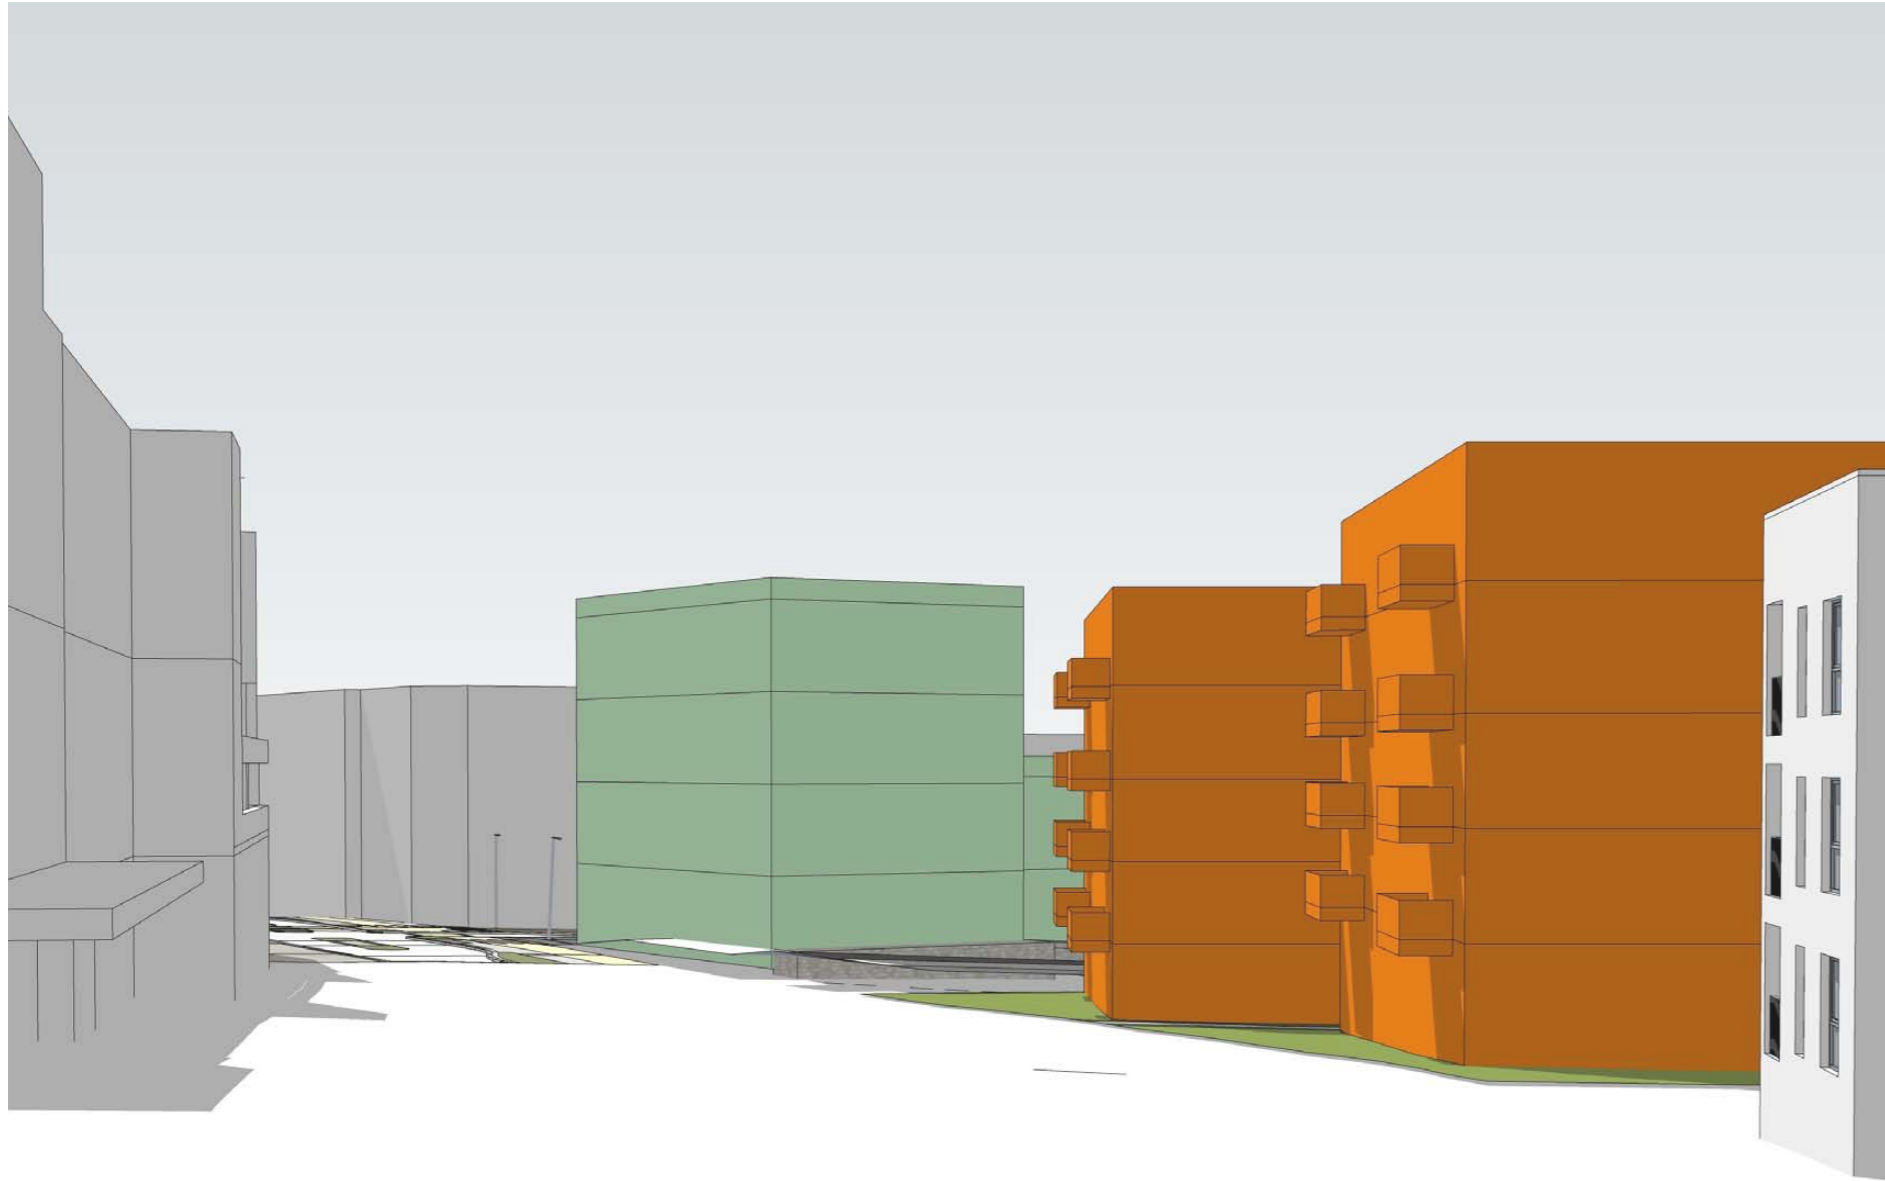

INDICATIVE MASSING IMAGES

ALKERDEN HUB AND PARCELS 4 & 4B

IMAGE 01

Image 01: Looking south along the spine road.

Site Key Plan

INDICATIVE MASSING IMAGES

ALKERDEN HUB AND PARCELS 4 & 4B

IMAGE 02

Image 02: View from Major Urban Park.

Site Key Plan

INDICATIVE MASSING IMAGES

ALKERDEN HUB AND PARCELS 4 & 4B

IMAGE 03

Image 03:View towards the park between buildings on Parcel 4.

Site Key Plan

INDICATIVE MASSING IMAGES

ALKERDEN HUB AND PARCELS 4 & 4B

IMAGE 04

Image 04: View looking north from south side of Fastrack.

Site Key Plan

INDICATIVE MASSING IMAGES

ALKERDEN HUB AND PARCELS 4 & 4B

IMAGE 05

Image 05: View towards The Hub and Parcel 4B along Fastrack.

IMAGE 07

Image 06: Aerial view from Fastrack.

Site Key Plan